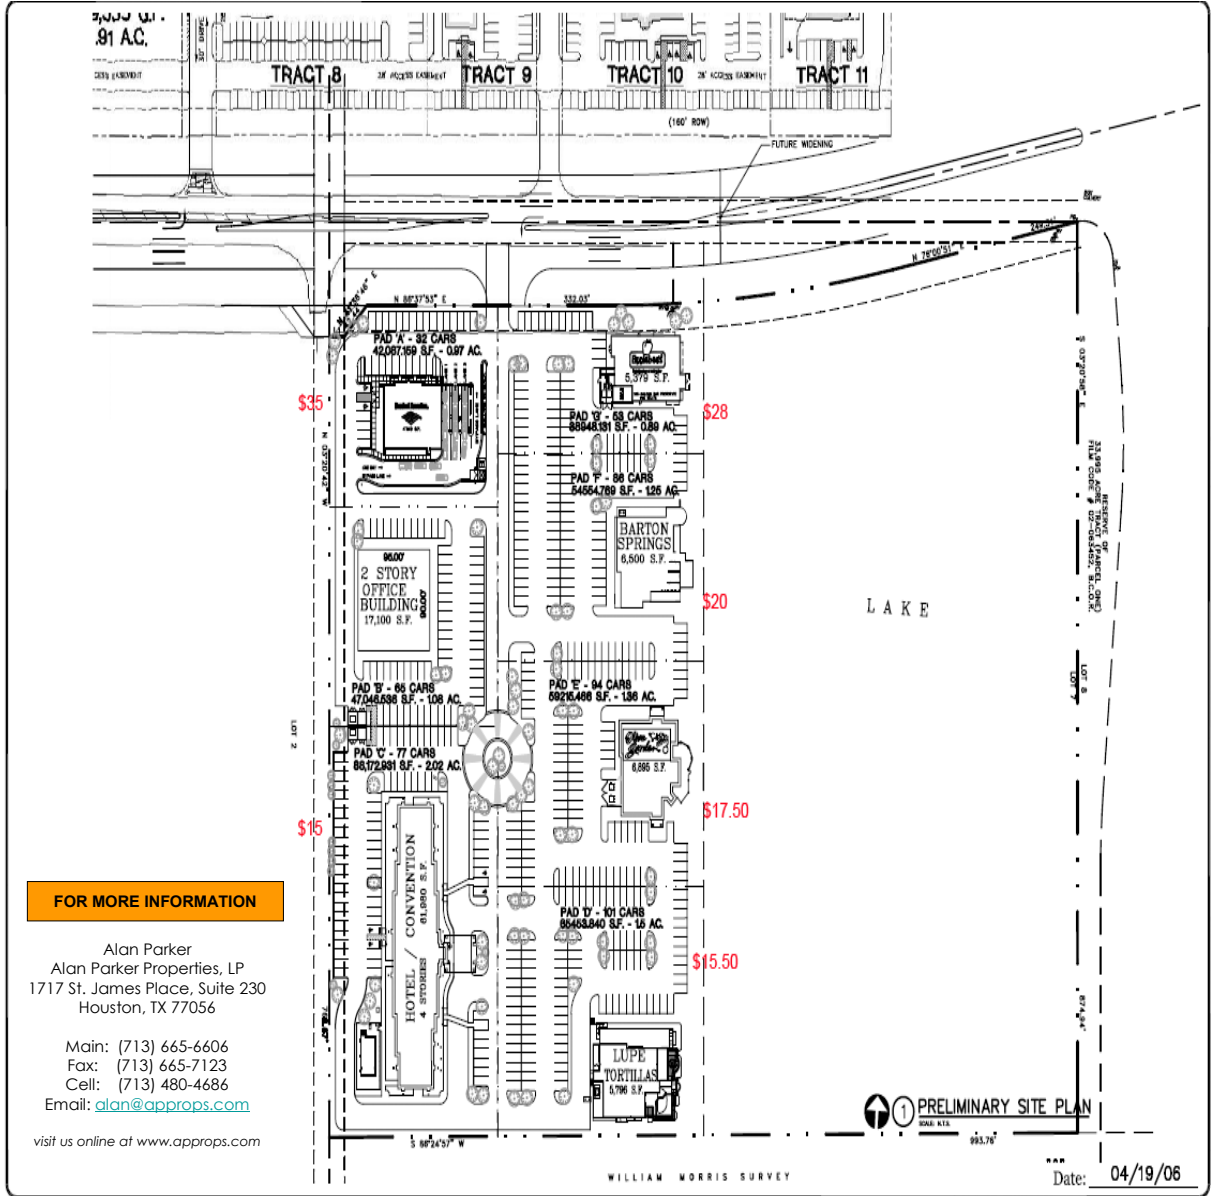

THE LAKE AT SHADOW CREEK
Pearland, TX

EXAMPLE SITE PLAN A

"The Information contained herein was obtained from sources believed reliable; however, Alan Parker Properties makes no guarantees, warranties or representations as to the completeness or accuracy thereof. The presentation of this property is subject to errors, omissions, change of price or conditions prior to sale or lease, or withdrawal without notice."